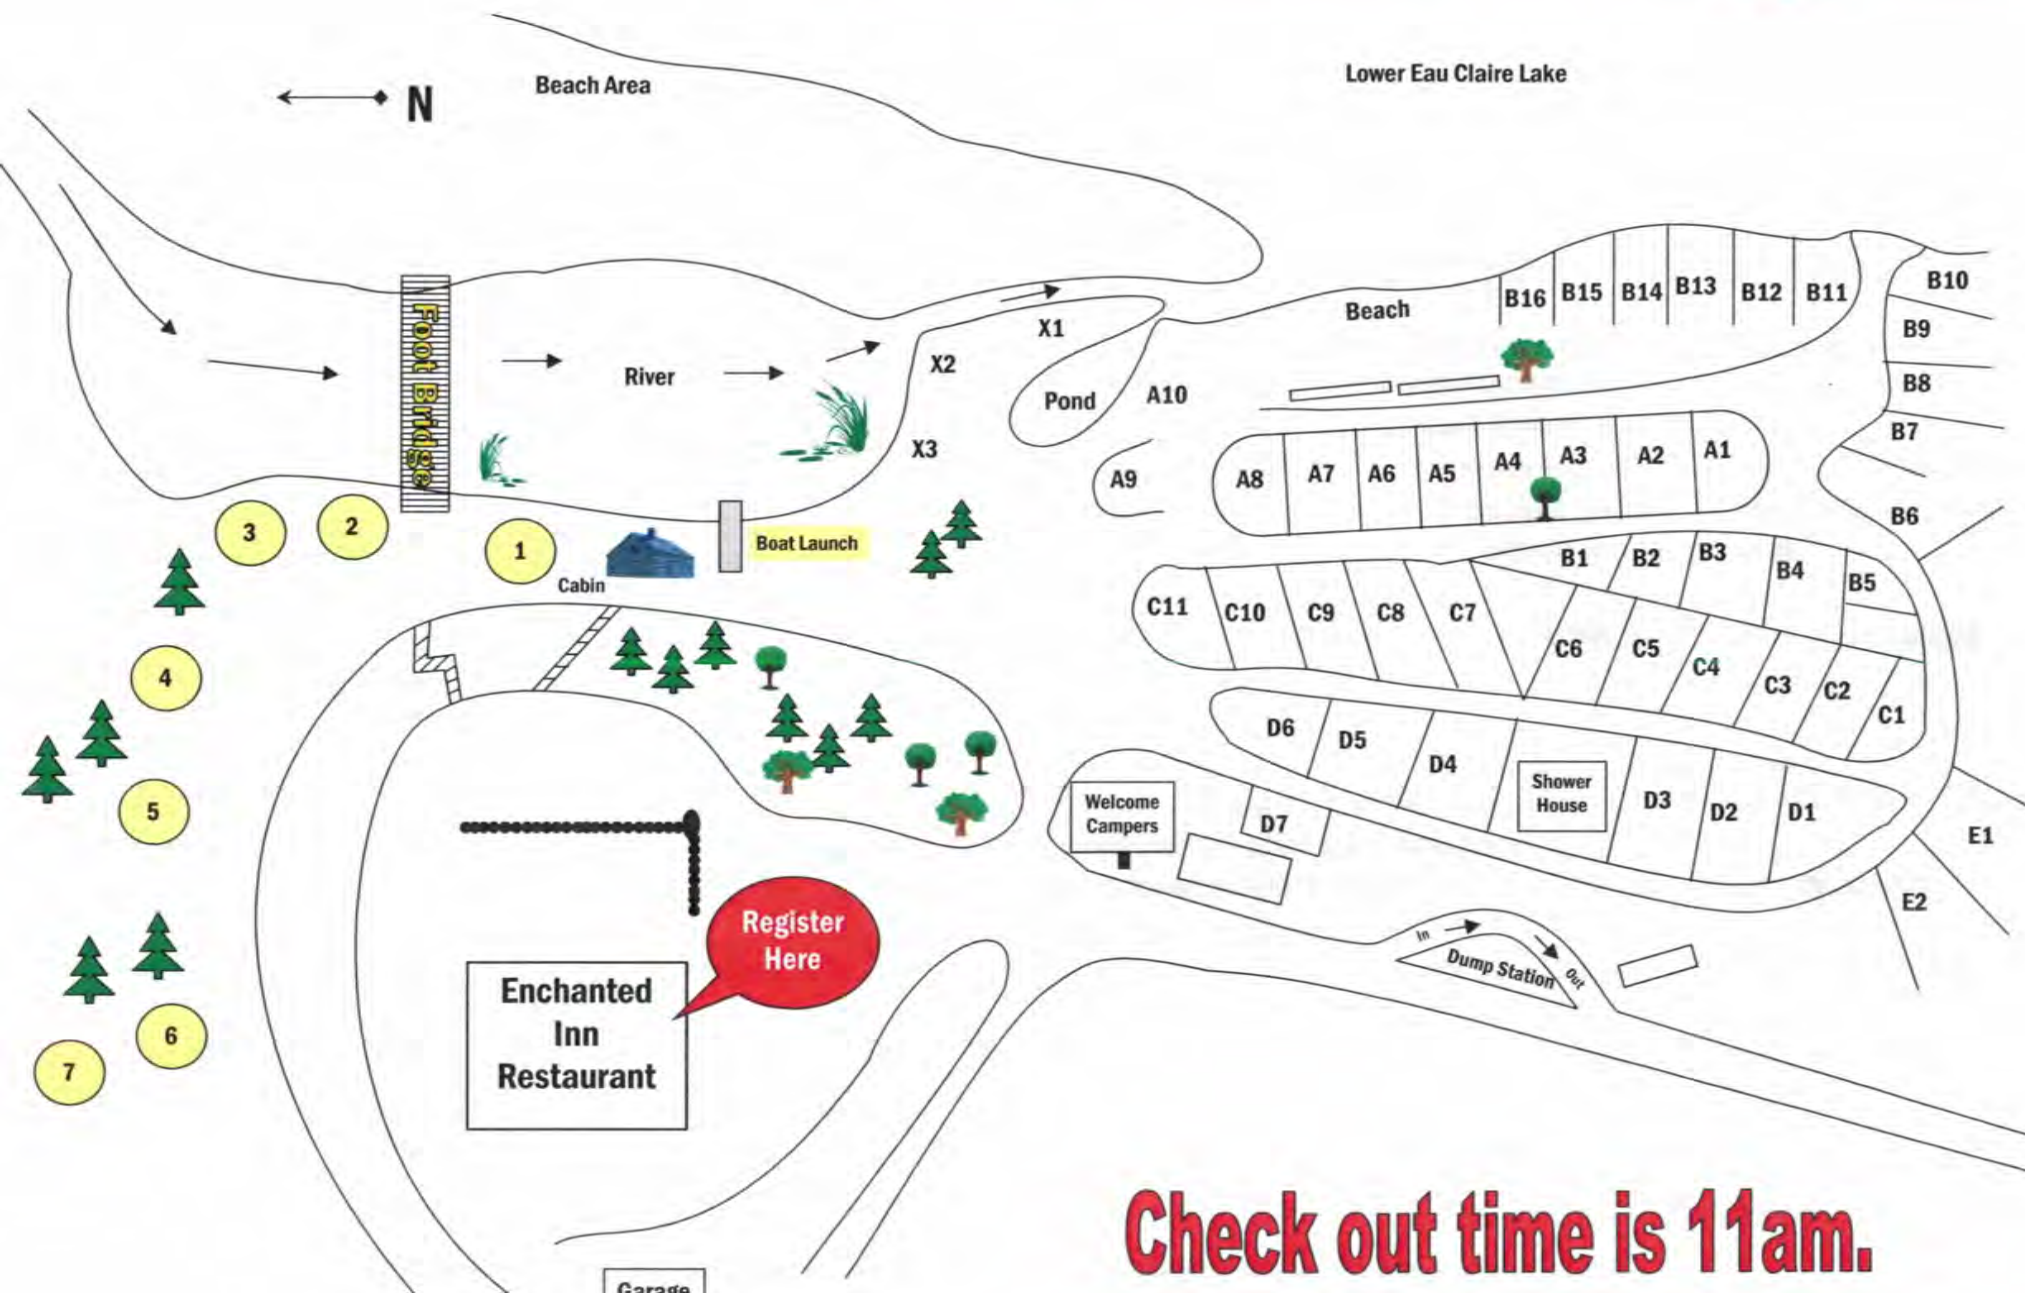

# Welcome to Enchanted Inn Campground.

**Check out time is 11am.**